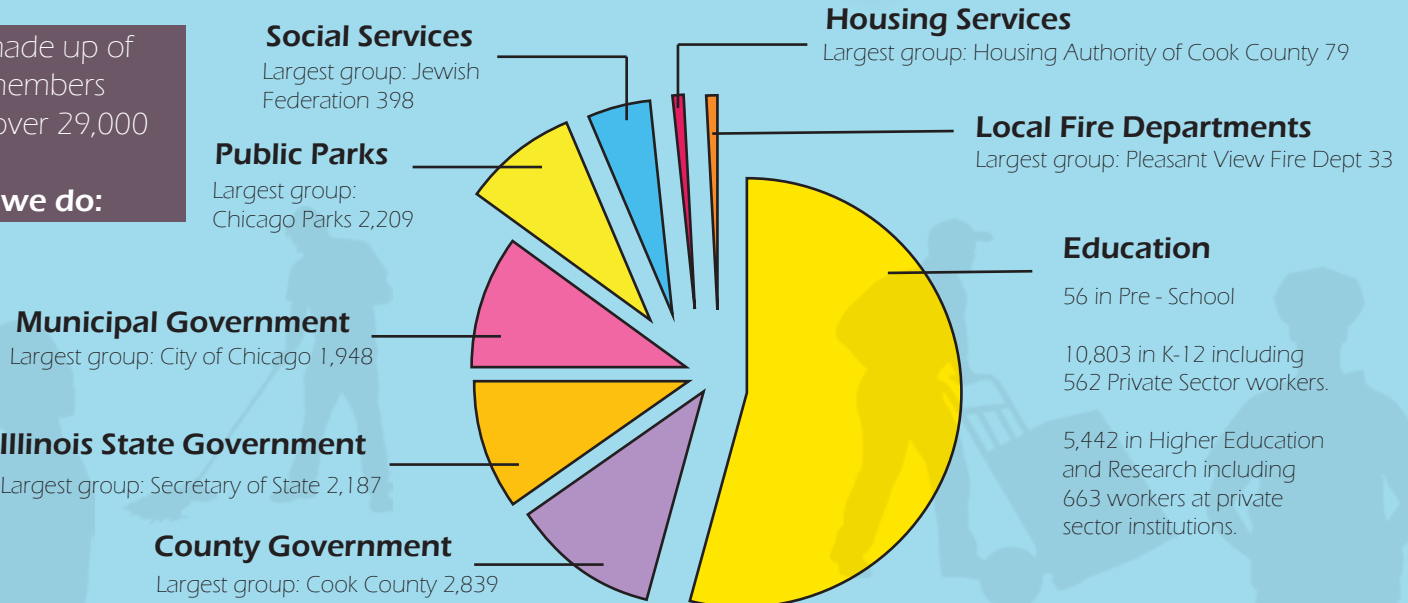

SEIU Local 73 at a glance

Our Local is made up of over 24,500 members representing over 29,000 workers.

This is what we do:

Our members can be found across Illinois, and Indiana.

This is where we work:

• **840** of us work in Northwest Indiana

- **Over 26,000** of us work in Cook County and neighboring suburbs
- **842** of us work in the Springfield area
- **685** of us work in the Champaign - Urbana area
- **613** of us work in smaller communities in Illinois
- **207** of us work in the greater East St.Louis area

August 2017

23,863

March 2018

24,647

+ 784 new members